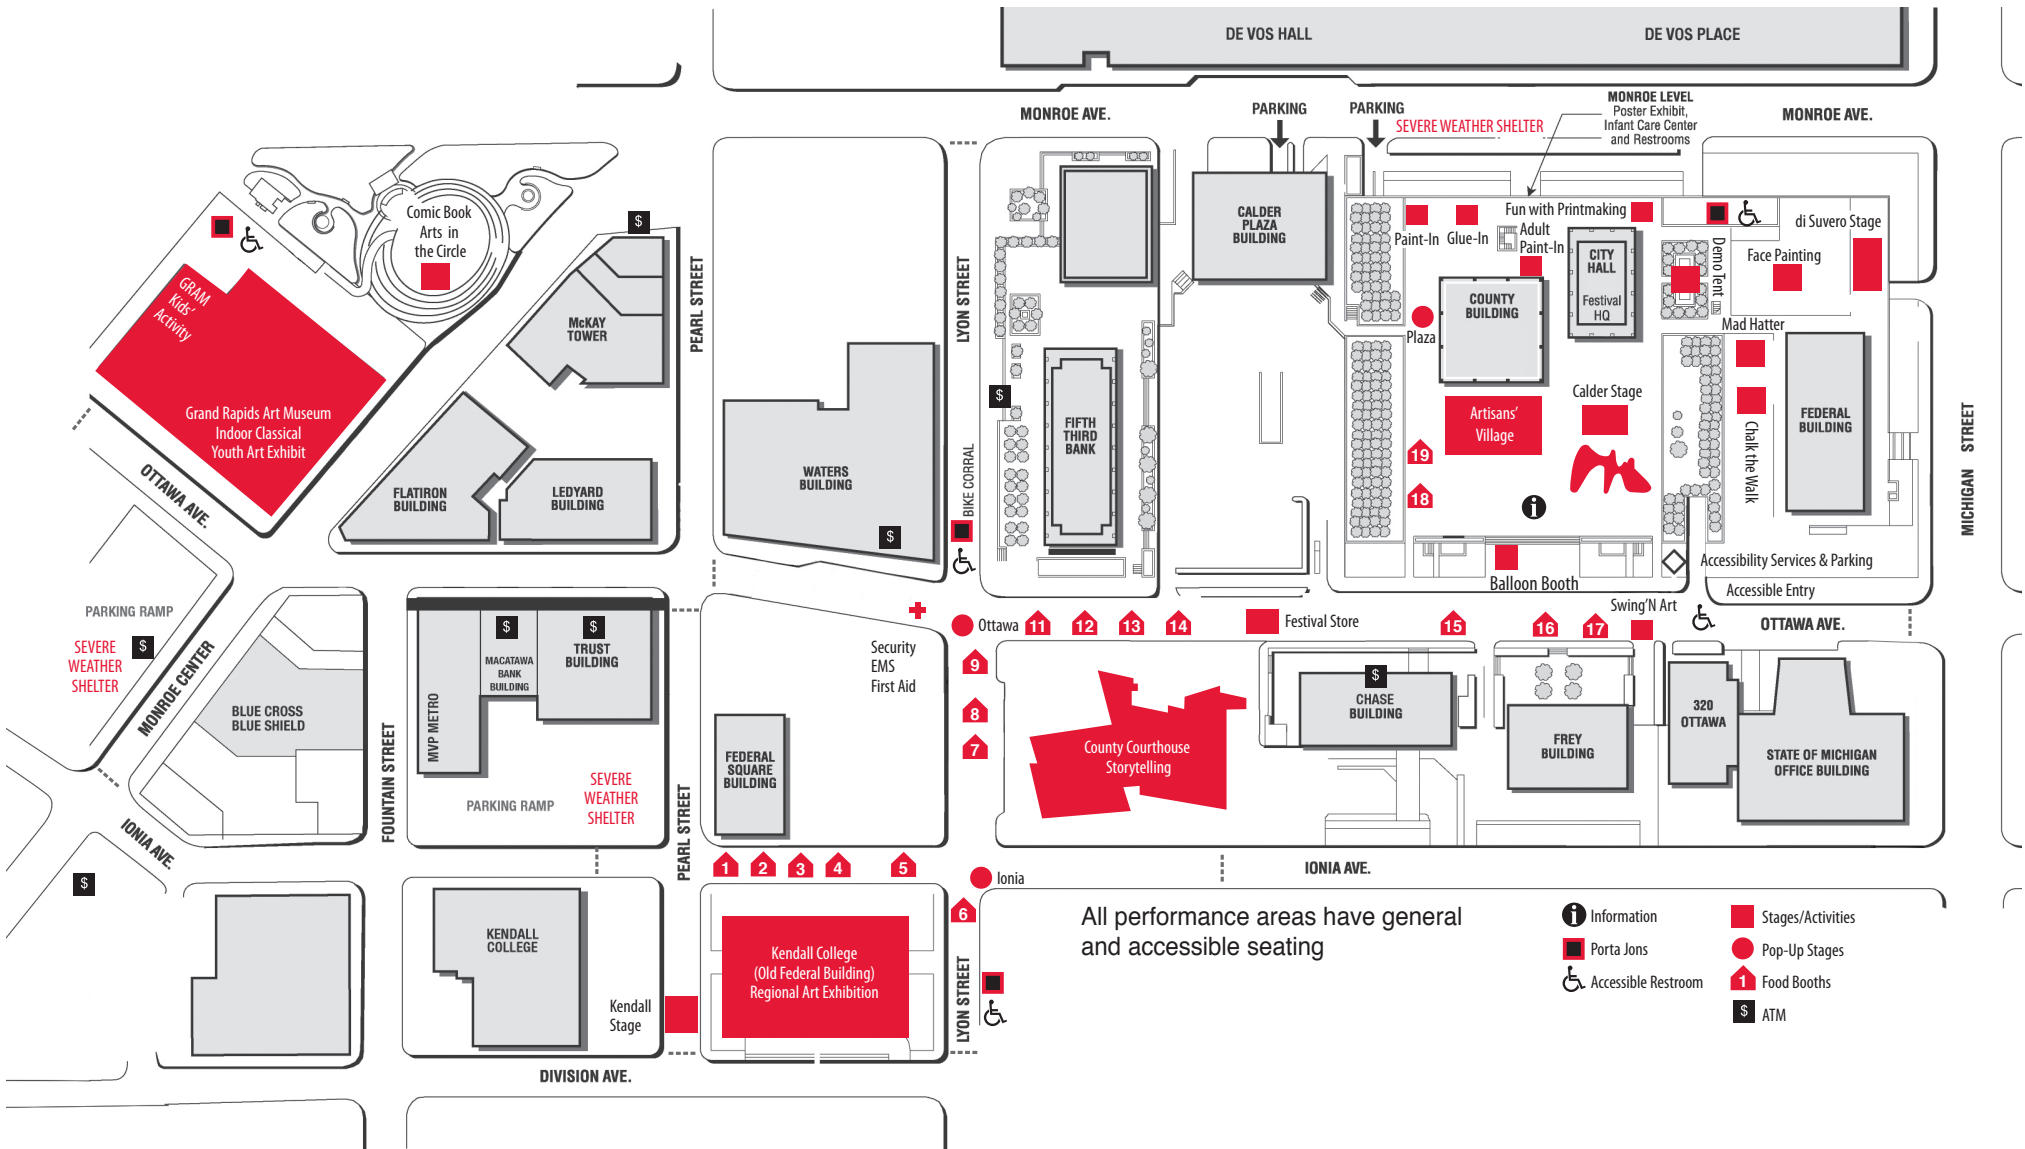

festival map

All performance areas have general and accessible seating

- Information
- Porta Jons
- Accessible Restroom
- Stages/Activities
- Pop-Up Stages
- Food Booths
- ATM